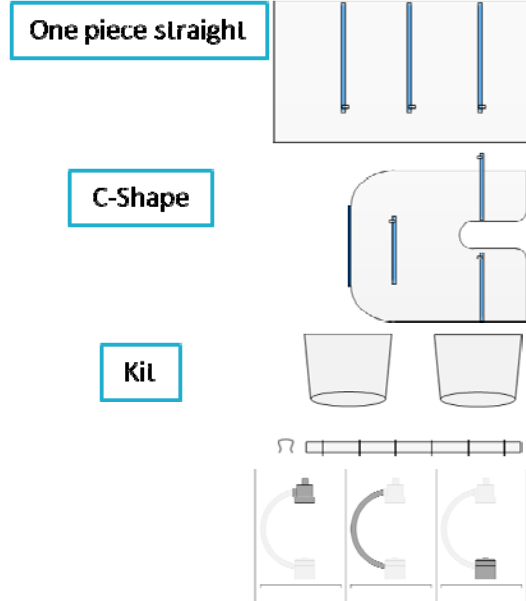

C-arm Cover

C-arm drapes available in a range of sizes and coverage options. Available as One piece straight, C-Shape or as a kit. with and without clips.

Product Description	MPC code	Case Qty
Cover C-arm with image intensifier 104cm x 356cm	16-1036	20
Cover C-Arm Mini with image intensifier 137cm x 216cm	E5924	24
Cover C-Arm Mini with image intensifier 137cm x 160cm	E5926	26
Cover C-Arm with image intensifier 104cm x 163cm	16-1054	20
C-arm 3 part Universal C-arm with clips & elastic bags for covering top & bottom receiver	E6016	20
C-arm on Piece 267 x 152cm	E5929	40
C-arm kit VI (2 x band bags 91 x 76cm 1 x Clip C-arm drape 224cm long with clips 13.9cm x 10.2cm)	E6017	20