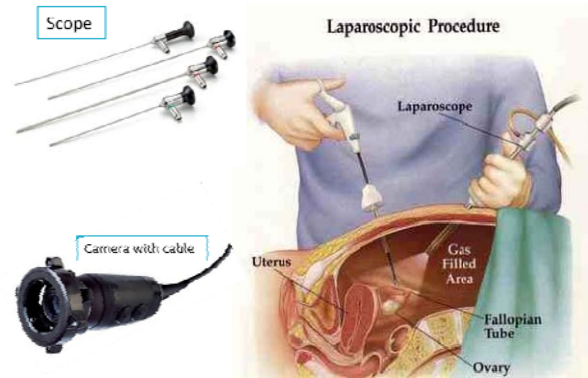

Equipment Covers

Camera Drapes

Used for surgical video camera, when performing endoscopic applications such as Laparoscopic or arthroscopic procedures Camera drapes are made from high grade PE film. Various tips and applications are available with tape for secure closure where applicable.

Product Description	MPC	Case
Camera Drape with tear off tip 12.5cm x 240cm	16-1006	25
Camera Drape Universal and Elasticised tip 18cm x 240cm	16-1011	25
Camera Drape with Ring applicator & tear off tip 15cm x 249cm	E6224	64
Camera drape with perforated tip 15 x 249cm	E6223	96
Closed coupler system Camera drape (2cm lens) 23 x 244cm	E6230	40